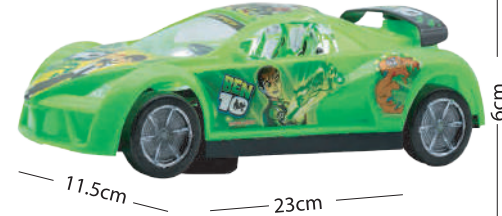

36 **King Speed**
কিং স্পিড
Per Carton Piece : 36
Category: Battery, Music & Remote Control Operated

36-A **King Speed**
কিং স্পিড
Per Carton Piece : 36
Category: Battery, Music & Remote Control Operated

39 **Ben - 10**
বেন - ১০
Per Carton Piece : 48
Category: Battery & Music Operated